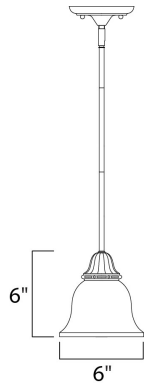

**PRODUCT DESCRIPTION**

A beautifully styled collection offered in Satin Nickel or our popular Oil Rubbed Bronze finish.

**MEASUREMENTS**

DIMENSION : 6" W x 52" H
 HANGING WEIGHT : 3.35 lb

LAMPING

INPUT VOLTAGE : 120V
 LUMENS : 1,150 Rated
 BULB : 1 x 60W Incandescent E26 Medium , 60W Total
 BULB INCLUDED : (Not Included)
 DIMMABLE : Standard Dimmer
 COLOR_TEMP : 2700K

FINISHES OPTION**GLASS**

Soft Vanilla SV

MATERIAL

Iron

RATINGS

Dry Location

**ADDITIONAL**

SLOPE: 120
 RATED LIFE 2500 Hours
 OPERATING TEMPERATURE:
 -20°C (-4°F), 40°C (104°F)