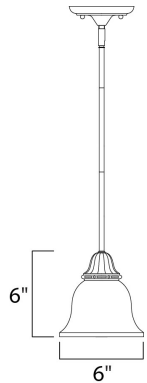

**PRODUCT DESCRIPTION**

A beautifully styled collection offered in Satin Nickel or our popular Oil Rubbed Bronze finish.

**MEASUREMENTS**

DIMENSION : 6" W
HANGING WEIGHT : 3.35 lb

LAMPING

INPUT VOLTAGE : 120V
LUMENS : 1,150 Rated
BULB : 1 x 100W Incandescent MB , 100W Total
BULB INCLUDED : (Not Included)
DIMMABLE : Standard
COLOR_TEMP : 2700K