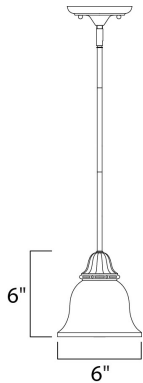

PRODUCT DESCRIPTION

A beautifully styled collection offered in Satin Nickel or our popular Oil Rubbed Bronze finish.

MEASUREMENTS

DIMENSION : 6" W x 51" H
 HANGING WEIGHT : 3.35 lb

LAMPING

LUMENS : 1,150 Rated
 BULB : 1 x 100W Incandescent MB , 0W Total
 BULB INCLUDED : (Not Included)
 DIMMABLE :
 COLOR_TEMP : 2700K

FINISHES OPTION

-  Filbert
-  Oil Rubbed Bronze
-  Satin Nickel

GLASS

Soft Vanilla SV

MATERIAL

Iron, Glass

RATINGS

Dry Location