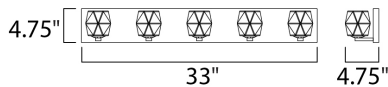

**MEASUREMENTS**

DIMENSION : 33" W x 4.75" H x 4.75" Ext  
 BACK PLATE : 33" W x 4.75" H x 2.25" HCO  
 HANGING WEIGHT : 11.88 lb

**LAMPING**

LUMENS : 1,400 Rated  
 BULB : 5 x 4W LED G9 , 20W Total  
 BULB INCLUDED : (Integrated)  
 DIMMABLE : Yes  
 CRI : 80+ CRI  
 COLOR\_TEMP : 3000K