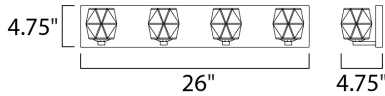

PRODUCT DESCRIPTION

Faceted heavy glass of Clear Ice has a 3 dimensional illusion as well as a shimmering appearance when illuminated by high powered LED lamps included. Polished Chrome frames complete this sharp contemporary look in bath vanity lighting.

MEASUREMENTS

DIMENSION : 26" W x 4.75" H x 4.75" Ext
 BACK PLATE : 26" W x 4.75" H x 2.25" HCO
 HANGING WEIGHT : 8.82 lb

LAMPING

LUMENS : 1,120 Rated
 BULB : 4 x 4W LED G9 , 16W Total
 BULB INCLUDED : (Integrated)
 DIMMABLE : Yes
 CRI : 80+ CRI
 COLOR_TEMP : 3000K