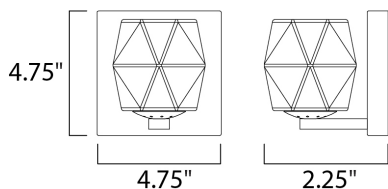

**PRODUCT DESCRIPTION**

Faceted heavy glass of Clear Ice has a 3 dimensional illusion as well as a shimmering appearance when illuminated by high powered LED lamps included. Polished Chrome frames complete this sharp contemporary look in bath vanity lighting.

**MEASUREMENTS**

DIMENSION : 4.75" W x 4.75" H x 4.75" Ext  
 MAX OAH : 4.75" W x 4.75" H  
 HANGING WEIGHT : 2.2 lb

**LAMPING**

LUMENS : 280 Rated  
 BULB : 1 x 4W LED G9 , 4W Total  
 BULB INCLUDED : (Included)  
 DIMMABLE : Yes  
 CRI : 80+ CRI  
 COLOR\_TEMP : 3000K