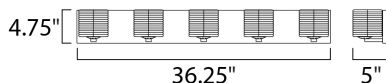

MEASUREMENTS

DIMENSION : 36.25" W x 4.75" H x 5" Ext
 BACK PLATE : 36.25" W x 4.75" H x 2.5" HCO
 HANGING WEIGHT : 12.54 lb

LAMPING

LUMENS : 1,400 Rated
 BULB : 5 x 4W LED G9 , 20W Total
 BULB INCLUDED : (Included)
 DIMMABLE : Yes
 CRI : 80+ CRI
 COLOR_TEMP : 3000K