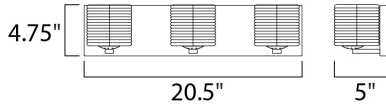

MEASUREMENTS

DIMENSION : 20.5" W x 4.75" H x 5" Ext
 BACK PLATE : 20.5" W x 4.75" H x 2.5" HCO
 HANGING WEIGHT : 6.73 lb

LAMPING

LUMENS : 840 Rated
 BULB : 3 x 4W LED G9 , 12W Total
 BULB INCLUDED : (Included)
 DIMMABLE : Yes
 CRI : 80+ CRI
 COLOR_TEMP : 3000K