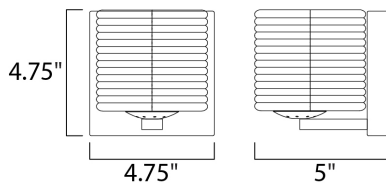

**MEASUREMENTS**

DIMENSION : 4.75" W x 4.75" H x 5" Ext  
 MAX OAH : 4.75" W x 4.75" H  
 HANGING WEIGHT : 2.31 lb

**LAMPING**

LUMENS : 280 Rated  
 BULB : 1 x 4W LED G9 , 4W Total  
 BULB INCLUDED : (Included)  
 DIMMABLE : Yes  
 CRI : 80+ CRI  
 COLOR\_TEMP : 3000K