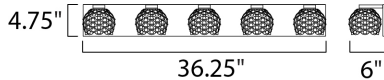

MEASUREMENTS

DIMENSION : 36.25" W x 4.75" H x 6" Ext
 BACK PLATE : 36.25" W x 4.75" H x 2.25" HCO
 HANGING WEIGHT : 13.64 lb

LAMPING

LUMENS : 1,750 Rated
 BULB : 5 x 5W LED AC Integrated , 25W Total
 BULB INCLUDED : (Integrated)
 DIMMABLE : Electronic Low Voltage (ELV)
 CRI : 80+ CRI
 COLOR_TEMP : 3000K