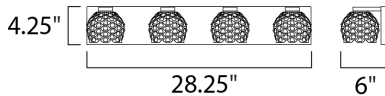

**MEASUREMENTS**

DIMENSION : 28.25" W x 4.75" H x 6" Ext  
 BACK PLATE : 28.25" W x 4.75" H x 2.25" HCO  
 HANGING WEIGHT : 9.9 lb

**LAMPING**

LUMENS : 1,400 Rated  
 BULB : 4 x LED AC Integrated , 20W Total  
 BULB INCLUDED : (Integrated)  
 DIMMABLE : Electronic Low Voltage (ELV)  
 CRI : 80+ CRI  
 COLOR\_TEMP : 3000K