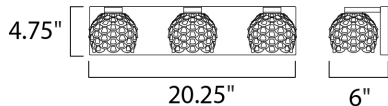

MEASUREMENTS

DIMENSION : 20.25" W x 4.75" H x 6" Ext
 BACK PLATE : 20.5" W x 4.75" H x 2.25" HCO
 HANGING WEIGHT : 7.63 lb

LAMPING

LUMENS : 1,050 Rated
 BULB : 3 x 5W LED AC Integrated , 15W Total
 BULB INCLUDED : (Integrated)
 DIMMABLE : Electronic Low Voltage (ELV)
 CRI : 80+ CRI
 COLOR_TEMP : 3000K