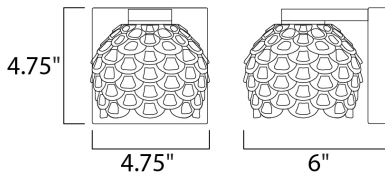

**MEASUREMENTS**

DIMENSION : 4.75" W x 4.75" H x 6" Ext  
 MAX OAH : 4.75" W x 4.75" H  
 HANGING WEIGHT : 2.46 lb

**LAMPING**

LUMENS : 350 Rated  
 BULB : 1 x 5W LED AC Integrated , 5W Total  
 BULB INCLUDED : (Integrated)  
 DIMMABLE : Electronic Low Voltage (ELV)  
 CRI : 80+ CRI  
 COLOR\_TEMP : 3000K