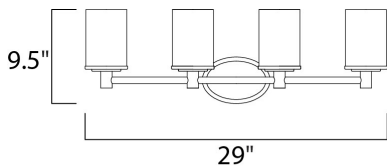

**MEASUREMENTS**

DIMENSION : 29" W x 9.5" H x 5.25" Ext  
 BACK PLATE : 6.5" W x 4.5" H  
 HANGING WEIGHT : 8.47 lb

**LAMPING**

INPUT VOLTAGE : 120V  
 LUMENS : 4,600 Rated  
 BULB : 4 x 60W Incandescent E26 Medium , 240W Total  
 BULB INCLUDED : (Not Included)  
 DIMMABLE : Yes