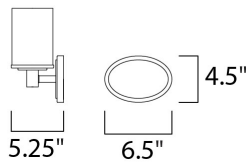

**MEASUREMENTS**

DIMENSION : 29" W x 9.5" H x 5.25" Ext  
 BACK PLATE : 6.5" W x 4.5" H  
 HANGING WEIGHT : 8.47 lb

**LAMPING**

INPUT VOLTAGE : 120V  
 LUMENS : 4,600 Rated  
 BULB : 4 x 60W Incandescent E26 Medium , 240W Total  
 BULB INCLUDED : (Not Included)  
 DIMMABLE : Yes