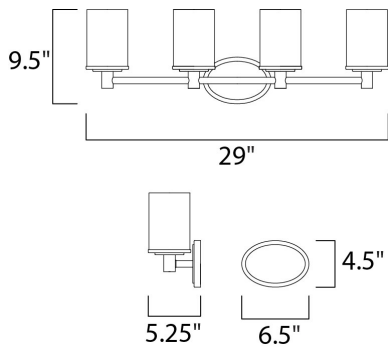

MEASUREMENTS

DIMENSION : 29" W x 9.5" H x 5.25" Ext
 BACK PLATE : 6.5" W x 4.5" H
 HANGING WEIGHT : 8.47 lb

LAMPING

INPUT VOLTAGE : 120V
 LUMENS : 4,600 Rated
 BULB : 4 x 100W Incandescent E26 Medium , 400W Total
 BULB INCLUDED : (Not Included)
 DIMMABLE : Yes
 COLOR_TEMP : 2700K
 LIGHTING_DIRECTION : Both