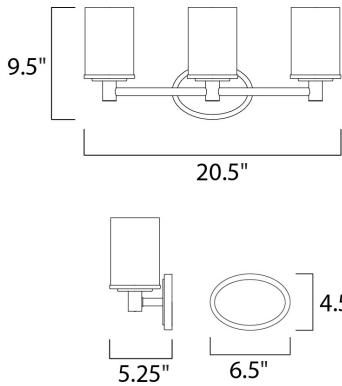

MEASUREMENTS

DIMENSION : 20.5" W x 9.5" H x 5.25" Ext
 HANGING WEIGHT : 2.24 lb

LAMPING

INPUT VOLTAGE : 120V
 LUMENS : 3,450 Rated
 BULB : 3 x 100W Incandescent E26 Medium , 300W Total
 BULB INCLUDED : (Not Included)
 DIMMABLE : Yes
 COLOR_TEMP : 2700K
 LIGHTING_DIRECTION : Both