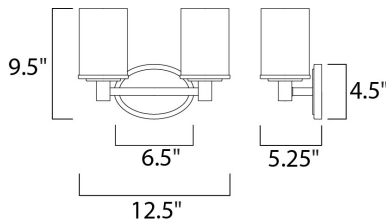

MEASUREMENTS

DIMENSION : 12.5" W x 9.5" H x 5.25" Ext
 BACK PLATE : 6.5" W x 4.5" H
 HANGING WEIGHT : 3.57 lb

LAMPING

INPUT VOLTAGE : 120V
 LUMENS : 2,300 Rated
 BULB : 2 x 60W Incandescent E26 Medium , 120W Total
 BULB INCLUDED : (Not Included)
 DIMMABLE : Yes