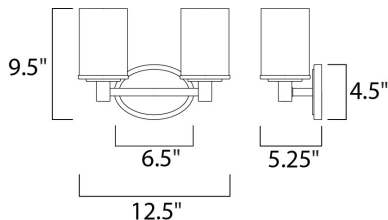

MEASUREMENTS

DIMENSION : 12.5" W x 9.5" H x 5.25" Ext
 BACK PLATE : 6.5" W x 4.5" H
 HANGING WEIGHT : 3.57 lb

LAMPING

INPUT VOLTAGE : 120V
 LUMENS : 2,300 Rated
 BULB : 2 x 60W Incandescent E26 Medium , 120W Total
 BULB INCLUDED : (Not Included)
 DIMMABLE : Yes
 COLOR_TEMP : 2700K
 LIGHTING_DIRECTION : Both