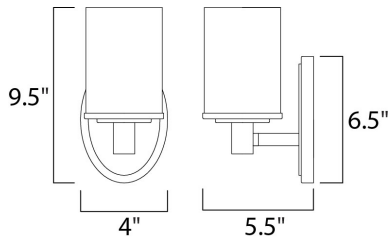

MEASUREMENTS

DIMENSION : 4" W x 9.5" H x 5.5" Ext
 BACK PLATE : 4.5" W x 6.5" H
 HANGING WEIGHT : 2.16 lb

LAMPING

INPUT VOLTAGE : 120V
 LUMENS : 1,150 Rated
 BULB : 1 x 60W Incandescent E26 Medium , 60W Total
 BULB INCLUDED : (Not Included)
 DIMMABLE : Yes