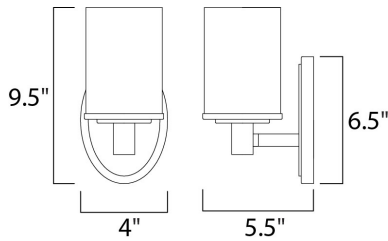

MEASUREMENTS

DIMENSION : 4" W x 9.5" H x 5.5" Ext
 BACK PLATE : 4.5" W x 6.5" H
 HANGING WEIGHT : 2.16 lb

LAMPING

LUMENS : 1,150 Rated
 BULB : 1 x 100W Incandescent MB , 100W Total
 BULB INCLUDED : (Not Included)
 DIMMABLE : Yes
 COLOR_TEMP : 2700K
 LIGHTING_DIRECTION : Both