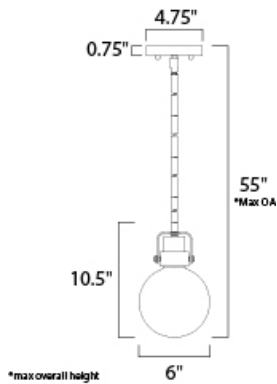

**MEASUREMENTS**

DIMENSION : 6" L x 6" W x 10.5" H  
 MAX OAH : 55" OAH  
 CANOPY : 4.75" W x 0.75" H x 4.75" L  
 HANGING WEIGHT : 5.36 lb

**LAMPING**

INPUT VOLTAGE : 120V  
 LUMENS : 0 Rated  
 BULB : 1 x 60W Incandescent E12 Candelabra , 60W Total  
 BULB INCLUDED : (Not Included)  
 DIMMABLE : Yes