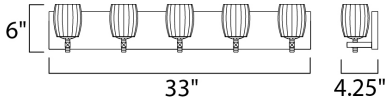

MEASUREMENTS

DIMENSION : 33" W x 6" H x 4.25" Ext
 BACK PLATE : 33" W x 4.75" H x 3.25" HCO
 HANGING WEIGHT : 11.95 lb

LAMPING

LUMENS : 1,400 Rated
 BULB : 5 x 4W LED G9 , 20W Total
 BULB INCLUDED : (Included)
 DIMMABLE : Yes
 CRI : 80+ CRI
 COLOR_TEMP : 3000K