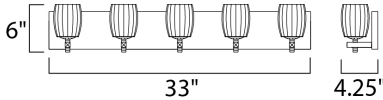

**MEASUREMENTS**

DIMENSION : 33" W x 6" H x 4.25" Ext  
 BACK PLATE : 33" W x 4.75" H x 3.25" HCO  
 HANGING WEIGHT : 11.95 lb

**LAMPING**

LUMENS : 1,400 Rated  
 BULB : 5 x 4W LED G9 , 20W Total  
 BULB INCLUDED : (Included)  
 DIMMABLE : Yes  
 CRI : 80+ CRI  
 COLOR\_TEMP : 3000K