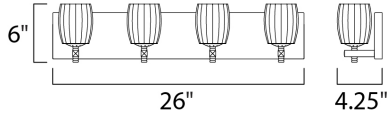

**MEASUREMENTS**

DIMENSION : 26" W x 6" H x 4.25" Ext  
 BACK PLATE : 26" W x 4.75" H x 3.25" HCO  
 HANGING WEIGHT : 9.24 lb

**LAMPING**

LUMENS : 1,120 Rated  
 BULB : 4 x 4W LED G9 , 16W Total  
 BULB INCLUDED : (Included)  
 DIMMABLE : Yes  
 CRI : 80+ CRI  
 COLOR\_TEMP : 3000K