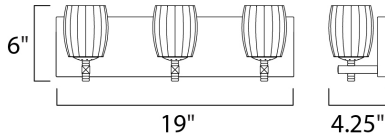

MEASUREMENTS

DIMENSION : 19" W x 6" H x 4.25" Ext
 BACK PLATE : 19" W x 4.75" H x 3.25" HCO
 HANGING WEIGHT : 6.82 lb

LAMPING

LUMENS : 840 Rated
 BULB : 3 x 4W LED G9 , 12W Total
 BULB INCLUDED : (Included)
 DIMMABLE : Yes
 CRI : 80+ CRI
 COLOR_TEMP : 3000K