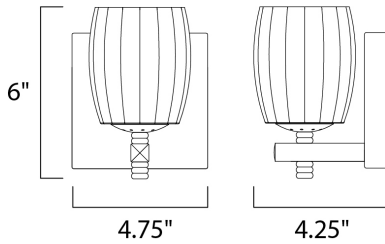

**MEASUREMENTS**

DIMENSION : 4.75" W x 6" H x 4.25" Ext  
 MAX OAH : 4.75" W x 4.75" H  
 HANGING WEIGHT : 2.33 lb

**LAMPING**

LUMENS : 280 Rated  
 BULB : 1 x 4W LED G9 , 4W Total  
 BULB INCLUDED : (Included)  
 DIMMABLE : Yes  
 CRI : 80+ CRI  
 COLOR\_TEMP : 3000K