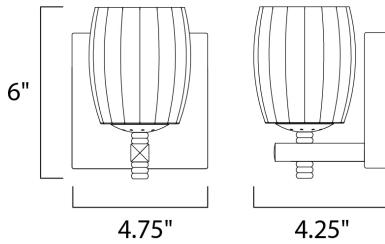

MEASUREMENTS

DIMENSION : 4.75" W x 6" H x 4.25" Ext
 MAX OAH : 4.75" W x 4.75" H
 HANGING WEIGHT : 2.33 lb

LAMPING

LUMENS : 280 Rated
 BULB : 1 x 4W LED G9 , 4W Total
 BULB INCLUDED : (Included)
 DIMMABLE : Yes
 CRI : 80+ CRI
 COLOR_TEMP : 3000K