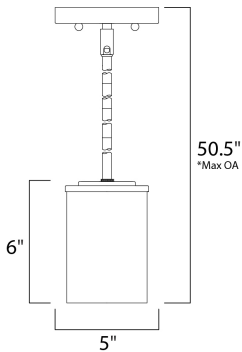

\*max overall height

**MEASUREMENTS**

- DIMENSION : 5" L x 5" W x 6" H
- MAX OAH : 50.5" OAH
- CANOPY : 5.12" W x 0.79" H x 5.13" L
- HANGING WEIGHT : 0.75 lb

**LAMPING**

- INPUT VOLTAGE : 120V
- LUMENS : 0 Rated
- BULB : 1 x 60W Incandescent E26 Medium , 60W Total
- BULB INCLUDED : (Not Included)
- DIMMABLE : Yes