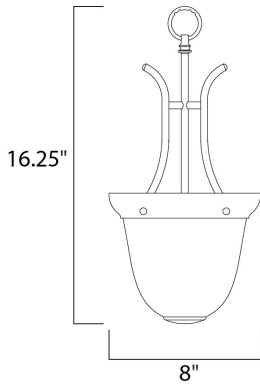

MEASUREMENTS

DIMENSION : 8" W x 18" H
 HANGING WEIGHT : 4.08 lb

LAMPING

INPUT VOLTAGE : 120V
 LUMENS : 672 Rated
 BULB : 1 x 60W Incandescent MB , 60W Total
 BULB INCLUDED : (Not Included)
 DIMMABLE : Yes