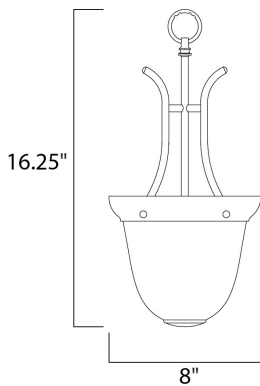

MEASUREMENTS

DIMENSION : 8" W x 18" H
 HANGING WEIGHT : 4.08 lb

LAMPING

INPUT VOLTAGE : 120V
 LUMENS : 672 Rated
 BULB : 1 x 60W Incandescent MB , 60W Total
 BULB INCLUDED : (Not Included)
 DIMMABLE : Yes
 COLOR_TEMP : 2700K