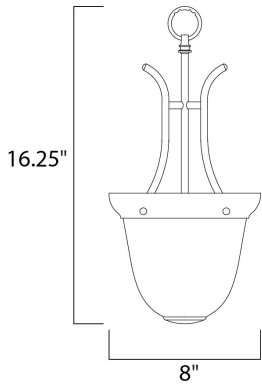

MEASUREMENTS

DIMENSION : 8" W x 16.25" H
 HANGING WEIGHT : 4.08 lb

LAMPING

INPUT VOLTAGE : 120V
 LUMENS : 672 Rated
 BULB : 1 x 60W Incandescent MB , 60W Total
 BULB INCLUDED : (Not Included)
 DIMMABLE : Yes