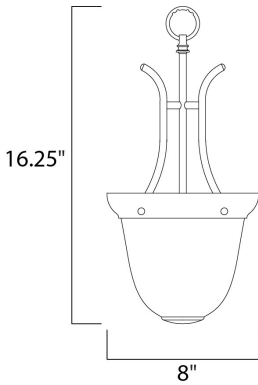

ADDITIONAL

ADJUSTABLE
 RATED LIFE 2500 Hours
 OPERATING TEMPERATURE:
 -20°C (-4°F), 40°C (104°F)

MEASUREMENTS

DIMENSION : 8" L x 8" W x 16.25" H
 HANGING WEIGHT : 4.08 lb

LAMPING

INPUT VOLTAGE : 120V
 LUMENS : 672 Rated
 BULB : 1 x 60W Incandescent E26 Medium , 60W Total
 BULB INCLUDED : (Not Included)
 DIMMABLE : Yes