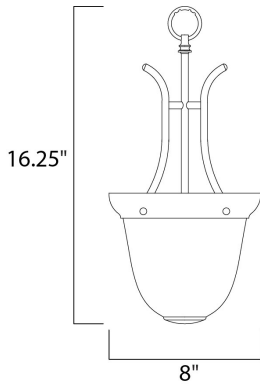

MEASUREMENTS

DIMENSION : 8" L x 8" W x 16.25" H
 HANGING WEIGHT : 4.08 lb

LAMPING

INPUT VOLTAGE : 120V
 LUMENS : 672 Rated
 BULB : 1 x 60W Incandescent E26 Medium , 60W Total
 BULB INCLUDED : (Not Included)
 DIMMABLE : Yes