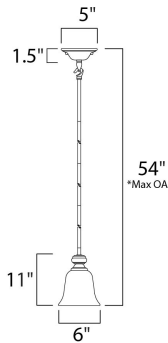

PRODUCT DESCRIPTION

The classic design of the Madera collection is a perfect marriage of style and value. The square metal tube frame available in either Oil-Rubbed Bronze with Wilshire glass or Satin Silver with Ice glass affords the luxury of options for any style of home.

*max overall height

MEASUREMENTS

DIMENSION : 6" L x 6" W x 11" H
 MAX OAH : 54" OAH
 HANGING WEIGHT : 1.76 lb

LAMPING

INPUT VOLTAGE : 120V
 LUMENS : 1,150 Rated
 BULB : 1 x 60W Incandescent E26 Medium , 60W Total
 BULB INCLUDED : (Not Included)
 DIMMABLE : Yes