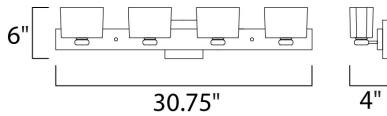

**MEASUREMENTS**

DIMENSION : 30.75" W x 6" H x 4" Ext  
 BACK PLATE : 4.75" W x 4.75" H x 3.75" HCO  
 HANGING WEIGHT : 7.01 lb

**LAMPING**

INPUT VOLTAGE : 120V  
 LUMENS : 1,800 Rated  
 BULB : 4 x 40W Xenon G9 , 160W Total  
 BULB INCLUDED : (Included)  
 DIMMABLE : Yes  
 COLOR\_TEMP : 2900K