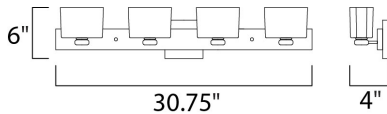

MEASUREMENTS

DIMENSION : 30.75" W x 6" H x 4" Ext
 BACK PLATE : 4.75" W x 4.75" H x 3.75" HCO
 HANGING WEIGHT : 7.01 lb

LAMPING

INPUT VOLTAGE : 120V
 LUMENS : 1,800 Rated
 BULB : 4 x 40W Xenon G9 , 160W Total
 BULB INCLUDED : (Included)
 DIMMABLE : Yes
 COLOR_TEMP : 2900K