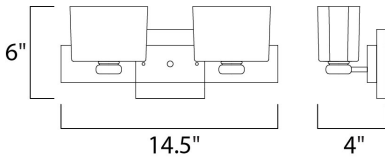

MEASUREMENTS

DIMENSION : 14.5" W x 6" H x 4" Ext
 BACK PLATE : 4.75" W x 4.75" H x 2.75" HCO
 HANGING WEIGHT : 3.53 lb

LAMPING

INPUT VOLTAGE : 120V
 LUMENS : 900 Rated
 BULB : 2 x 40W Xenon G9 , 80W Total
 BULB INCLUDED : (Included)
 DIMMABLE : Yes
 COLOR_TEMP : 2900K