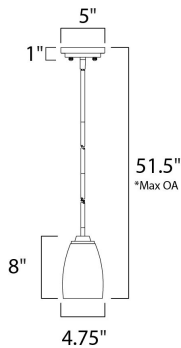

**PRODUCT DESCRIPTION**

A clean, contemporary design featuring rectangular tubing, finished in your choice of Polished Chrome or Oil Rubbed Bronze, is enhanced by the tall scale, Satin White glass shades.

\*max overall height

**MEASUREMENTS**

DIMENSION : 4.75" L x 4.75" W x 8" H  
 MAX OAH : 51.5" OAH  
 HANGING WEIGHT : 1.96 lb

**LAMPING**

INPUT VOLTAGE : 120V  
 LUMENS : 0 Rated  
 BULB : 1 x 60W Incandescent E26 Medium , 60W Total  
 BULB INCLUDED : (Not Included)  
 DIMMABLE : Yes