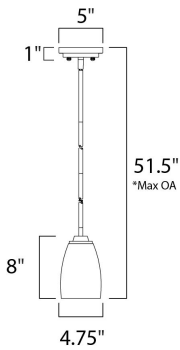

PRODUCT DESCRIPTION

A clean, contemporary design featuring rectangular tubing, finished in your choice of Polished Chrome or Oil Rubbed Bronze, is enhanced by the tall scale, Satin White glass shades.

*max overall height

MEASUREMENTS

- DIMENSION : 4.75" W x 8" H
- MAX OAH : 51.5" OAH
- CANOPY : 5" W x 1" H x 5" L
- HANGING WEIGHT : 1.96 lb

LAMPING

- INPUT VOLTAGE : 120V
- LUMENS : 0 Rated
- BULB : 1 x 60W Incandescent E26 Medium , 60W Total
- BULB INCLUDED : (Not Included)
- DIMMABLE : Yes