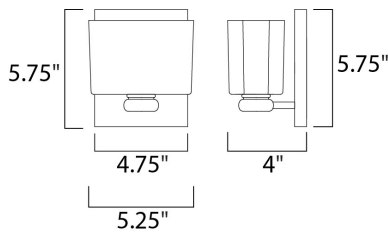

**MEASUREMENTS**

DIMENSION : 5.25" W x 5.75" H x 4" Ext  
 BACK PLATE : 4.75" W x 5.75" H x 2.75" HCO  
 HANGING WEIGHT : 1.46 lb

**LAMPING**

INPUT VOLTAGE : 120V  
 LUMENS : 450 Rated  
 BULB : 1 x 40W Xenon G9 , 40W Total  
 BULB INCLUDED : (Included)  
 DIMMABLE : Yes  
 COLOR\_TEMP : 2900K