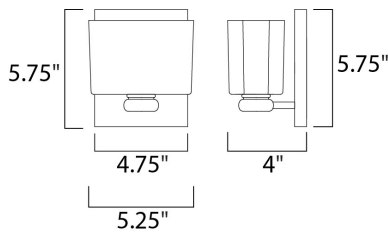

MEASUREMENTS

DIMENSION : 5.25" W x 5.75" H x 4" Ext
 BACK PLATE : 4.75" W x 5.75" H x 2.75" HCO
 HANGING WEIGHT : 1.46 lb

LAMPING

INPUT VOLTAGE : 120V
 LUMENS : 450 Rated
 BULB : 1 x 40W Xenon G9 , 40W Total
 BULB INCLUDED : (Included)
 DIMMABLE : Yes
 COLOR_TEMP : 2900K