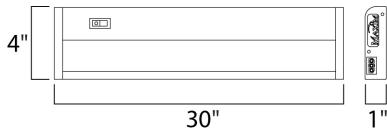

**PRODUCT DESCRIPTION**

The MX-L120-DL features the same low profile frame of the MX-L120DC and also full dimmability but with an increased lumen output. Featuring the new LG 5630 LED with closer spacing for better light distribution and lower operating temperatures for longer life. The hinged top gives access for easy installation with captured mounting screws and quick wire connectors.

**MEASUREMENTS**

DIMENSION : 30" L x 4" W x 1" H  
 HANGING WEIGHT : 3.87 lb

**LAMPING**

INPUT VOLTAGE : 120V  
 LUMENS : 882 Rated (706 Del.)  
 BULB : 1 x 15W LED PCB Integrated , 0W Total  
 BULB INCLUDED : (Integrated)  
 DIMMABLE : Triac CL  
 CRI : 80+ CRI  
 COLOR\_TEMP : 3000K