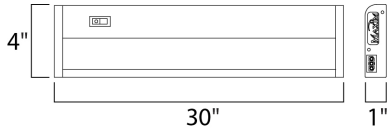

**PRODUCT DESCRIPTION**

The MX-L120-DL features the same low profile frame of the MX-L120DC and also full dimmability but with an increased lumen output. Featuring the new LG 5630 LED with closer spacing for better light distribution and lower operating temperatures for longer life. The hinged top gives access for easy installation with captured mounting screws and quick wire connectors.

**MEASUREMENTS**

DIMENSION : 30" L x 4" W x 1" H  
 HANGING WEIGHT : 3.87 lb

**LAMPING**

INPUT VOLTAGE : 120V  
 LUMENS : 882 Rated (706 Del.)  
 BULB : 1 x 15W LED PCB Integrated , 0W Total  
 BULB INCLUDED : (Integrated)  
 DIMMABLE : Triac CL  
 CRI : 80+ CRI  
 COLOR\_TEMP : 3000K