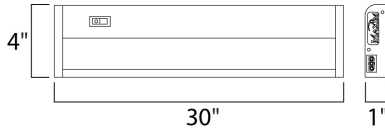

**PRODUCT DESCRIPTION**

The MX-L120-DL features the same low profile frame of the MX-L120DC and also full dimmability but with an increased lumen output. Featuring the new LG 5630 LED with closer spacing for better light distribution and lower operating temperatures for longer life. The hinged top gives access for easy installation with captured mounting screws and quick wire connectors.

**MEASUREMENTS**

DIMENSION : 30" L x 4" W x 1" H  
 HANGING WEIGHT : 3.87 lb

**LAMPING**

INPUT VOLTAGE : 120V  
 LUMENS : 882 Rated  
 BULB : 1 x 15W LED PCB Integrated , 0W Total  
 BULB INCLUDED : (Integrated)  
 DIMMABLE : Triac CL  
 CRI : 80+ CRI  
 COLOR\_TEMP : 3000K