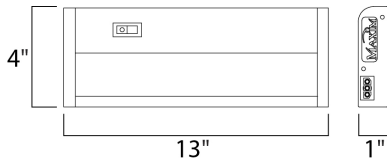

**PRODUCT DESCRIPTION**

The MX-L120-DL features the same low profile frame of the MX-L120DC and also full dimmability but with an increased lumen output. Featuring the new LG 5630 LED with closer spacing for better light distribution and lower operating temperatures for longer life. The hinged top gives access for easy installation with captured mounting screws and quick wire connectors.

**MEASUREMENTS**

DIMENSION : 13" L x 4" W x 1" H  
 HANGING WEIGHT : 1.8 lb

**LAMPING**

INPUT VOLTAGE : 120V  
 LUMENS : 436 Rated (349 Del.)  
 BULB : 1 x 7.7W LED PCB Integrated , 8W Total  
 BULB INCLUDED : (Integrated)  
 DIMMABLE : Triac CL  
 CRI : 80+ CRI  
 COLOR\_TEMP : 3000K