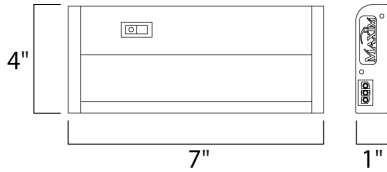

**PRODUCT DESCRIPTION**

The MX-L120-DL features the same low profile frame of the MX-L120DC and also full dimmability but with an increased lumen output. Featuring the new LG 5630 LED with closer spacing for better light distribution and lower operating temperatures for longer life. The hinged top gives access for easy installation with captured mounting screws and quick wire connectors.

**MEASUREMENTS**

DIMENSION : 7" L x 4" W x 1" H  
 HANGING WEIGHT : 1.14 lb

**LAMPING**

INPUT VOLTAGE : 120V  
 LUMENS : 289 Rated (231 Del.)  
 BULB : 1 x 5.1W LED PCB Integrated , 5W Total  
 BULB INCLUDED : (Integrated)  
 DIMMABLE : Triac CL  
 CRI : 80+ CRI  
 COLOR\_TEMP : 3000K