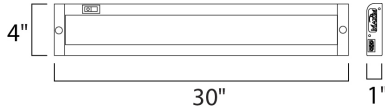

PRODUCT DESCRIPTION

The MX-L120-EL features a new edge illuminated technology that provides even light without the common LED spots on the counter. The enclosed design does not need to be open for either wiring or for mounting. Knockouts for wiring are on a removable plate on the back for quick and easy wiring.

MEASUREMENTS

DIMENSION : 30" L x 4" W x 1" H
 HANGING WEIGHT : 2.9 lb

LAMPING

INPUT VOLTAGE : 120V
 LUMENS : 975 Rated
 BULB : 15W LED PCB Integrated , 15W Total
 BULB INCLUDED : (Integrated)
 DIMMABLE : Triac CL
 CRI : 80+ CRI
 COLOR_TEMP : 2700K