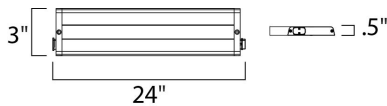

PRODUCT DESCRIPTION

The CounterMax MX-L-LPC series, a state-of-the-art low profile LED under cabinet light, installs easily under the cabinet and emits a crisp white light which illuminates without shadows. Dimmable using a standard wall dimmer and cabinets stay cool and safe with LED light output. CounterMax MX-L-LPC series is connectable with or without cords using MXInterLink5 technology, making this series convenient as well as beautiful.

MEASUREMENTS

DIMENSION : 24" L x 3" W x 0.55" H
 HANGING WEIGHT : 3.3 lb

LAMPING

INPUT VOLTAGE : 120V
 LUMENS : 903 Rated
 BULB : 8 x 2.37W LED LED , 19W Total
 BULB INCLUDED : (Integrated)
 DIMMABLE : Triac CL
 CRI : 85 CRI
 COLOR_TEMP : 3000K