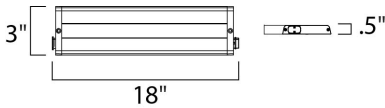

**PRODUCT DESCRIPTION**

The CounterMax MX-L-LPC series, a state-of-the-art low profile LED under cabinet light, installs easily under the cabinet and emits a crisp white light which illuminates without shadows. Dimmable using a standard wall dimmer and cabinets stay cool and safe with LED light output. CounterMax MX-L-LPC series is connectable with or without cords using MXInterLink5 technology, making this series convenient as well as beautiful.

**MEASUREMENTS**

DIMENSION : 18" L x 3" W x 0.55" H  
 HANGING WEIGHT : 2.2 lb

**LAMPING**

INPUT VOLTAGE : 120V  
 LUMENS : 640 Rated  
 BULB : 6 x 2.46W LED LED , 15W Total  
 BULB INCLUDED : (Integrated)  
 DIMMABLE : Lutron® CL or Leviton® LED Dimmer  
 CRI : 85 CRI  
 COLOR\_TEMP : 3000K