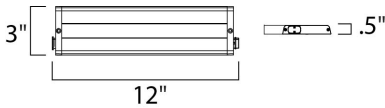

PRODUCT DESCRIPTION

The CounterMax MX-L-LPC series, a state-of-the-art low profile LED under cabinet light, installs easily under the cabinet and emits a crisp white light which illuminates without shadows. Dimmable using a standard wall dimmer and cabinets stay cool and safe with LED light output. CounterMax MX-L-LPC series is connectable with or without cords using MXInterLink5 technology, making this series convenient as well as beautiful.

MEASUREMENTS

DIMENSION : 12" L x 3" W x 0.55" H
 HANGING WEIGHT : 1.1 lb

LAMPING

INPUT VOLTAGE : 120V
 LUMENS : 461 Rated
 BULB : 4 x 2.47W LED LED , 10W Total
 BULB INCLUDED : (Integrated)
 DIMMABLE : Triac CL
 CRI : 85 CRI
 COLOR_TEMP : 3000K